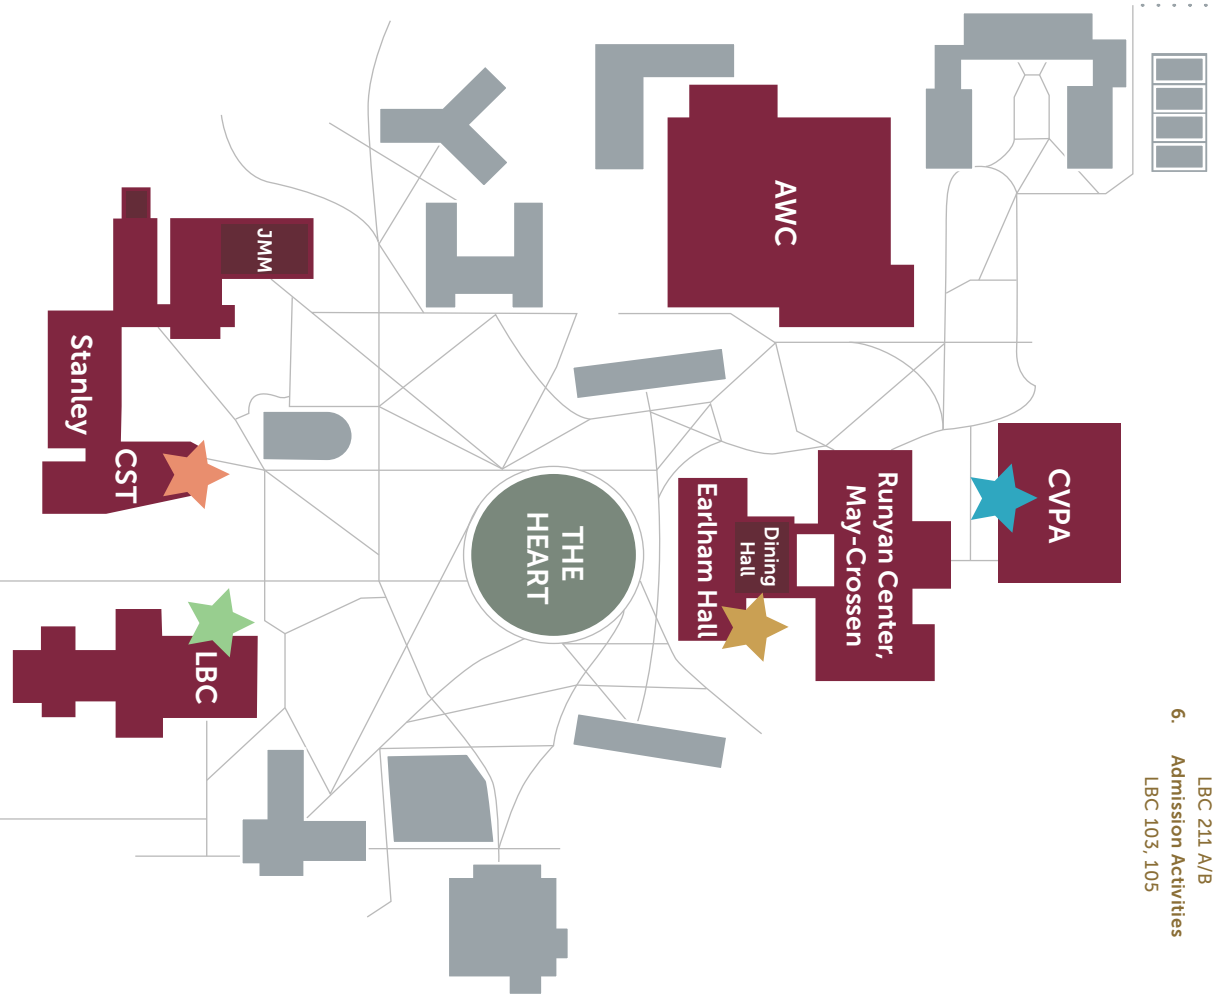

# Earlham Summer 2023

Earlham College

SUN.	MON.	TUES.	WED.	THURS.	FRI.
Check in at AWC 1–3 p.m.	Breakfast 8–8:45 a.m.	Breakfast 8–8:45 a.m.	Breakfast 8–8:45 a.m.	Breakfast 8–8:45 a.m.	Breakfast 8–8:45 a.m.
Campus Tour 3–4:30 p.m.	Class, break at 10:30 9 a.m.–Noon	Class, break at 10:30 9 a.m.–Noon	Class, break at 10:30 9 a.m.–Noon	Class, break at 10:30 9 a.m.–Noon	Class, break at 10:30 9 a.m.–Noon
Settle into rooms 4:30–5 p.m.	Lunch Noon–1 p.m.	Lunch Noon–1 p.m.	Lunch Noon–1 p.m.	Lunch Noon–1 p.m.	Lunch/closing ceremony Noon–1 p.m.
Dinner 5–6 p.m.	GPE Activity 1–3 p.m.	GPE Activity 1–3 p.m.	Levi Coffin House 1–3 p.m.	Cope Environmental Center 1–3 p.m.	Check out at AWC/ move out 1–3 p.m.
Icebreakers/Photo 6–7:30 p.m.	Free time 3–4 p.m.	Free time 3–4 p.m.	GPE Activity 3–4 p.m.	GPE Activity 3–4 p.m.	
Ice Cream Social 7:30–8:30 p.m.	Admissions Activity 4–5 p.m.	Admissions Activity 4–5 p.m.	Admissions Activity 4–5 p.m.	Admissions Activity 4–5 p.m.	
Free time 8:30–9 p.m.	Dinner 5–6 p.m.	Dinner 5–6 p.m.	Dinner 5–6 p.m.	Dinner 5–6 p.m.	
RA Meetings 9–10 p.m.	Choose your adventure/work time 6–8:30 p.m.	Choose your adventure/work time 6–8:30 p.m.	Choose your adventure/work time 6–8:30 p.m.	Netflix and float night at the pool 6–8:30 p.m.	
Room Check-ins 10–10:30 p.m.	Free time 8:30–9 p.m.	Free time 8:30–9 p.m.	Free time 8:30–9 p.m.	Free time/pack 8:30–9 p.m.	
	Hall Meetings 9–10 p.m.	Hall Meetings 9–10 p.m.	Hall Meetings 9–10 p.m.	Hall Meetings 9–10 p.m.	
	Room Checks 10–10:30 p.m.	Room Checks 10–10:30 p.m.	Room Checks 10–10:30 p.m.	Room Checks 10–10:30 p.m.	

### EARLHAM SUMMER HOT SPOTS

1. AWC, Athletics and Wellness Center,
2. CST, Center for Science & Technology,
3. CVPA, Center for the Visual and Performing Arts
4. Earlham Hall - housing, health services, dining hall
5. JMM, Joseph Moore Museum
6. LBC, Landrum Bolling Center,
7. Runyan Center, May-Crossen Stanley Hall
9. Suzanne Hoerner Equestrian Center

FRONT ENTRANCE TO CAMPUS