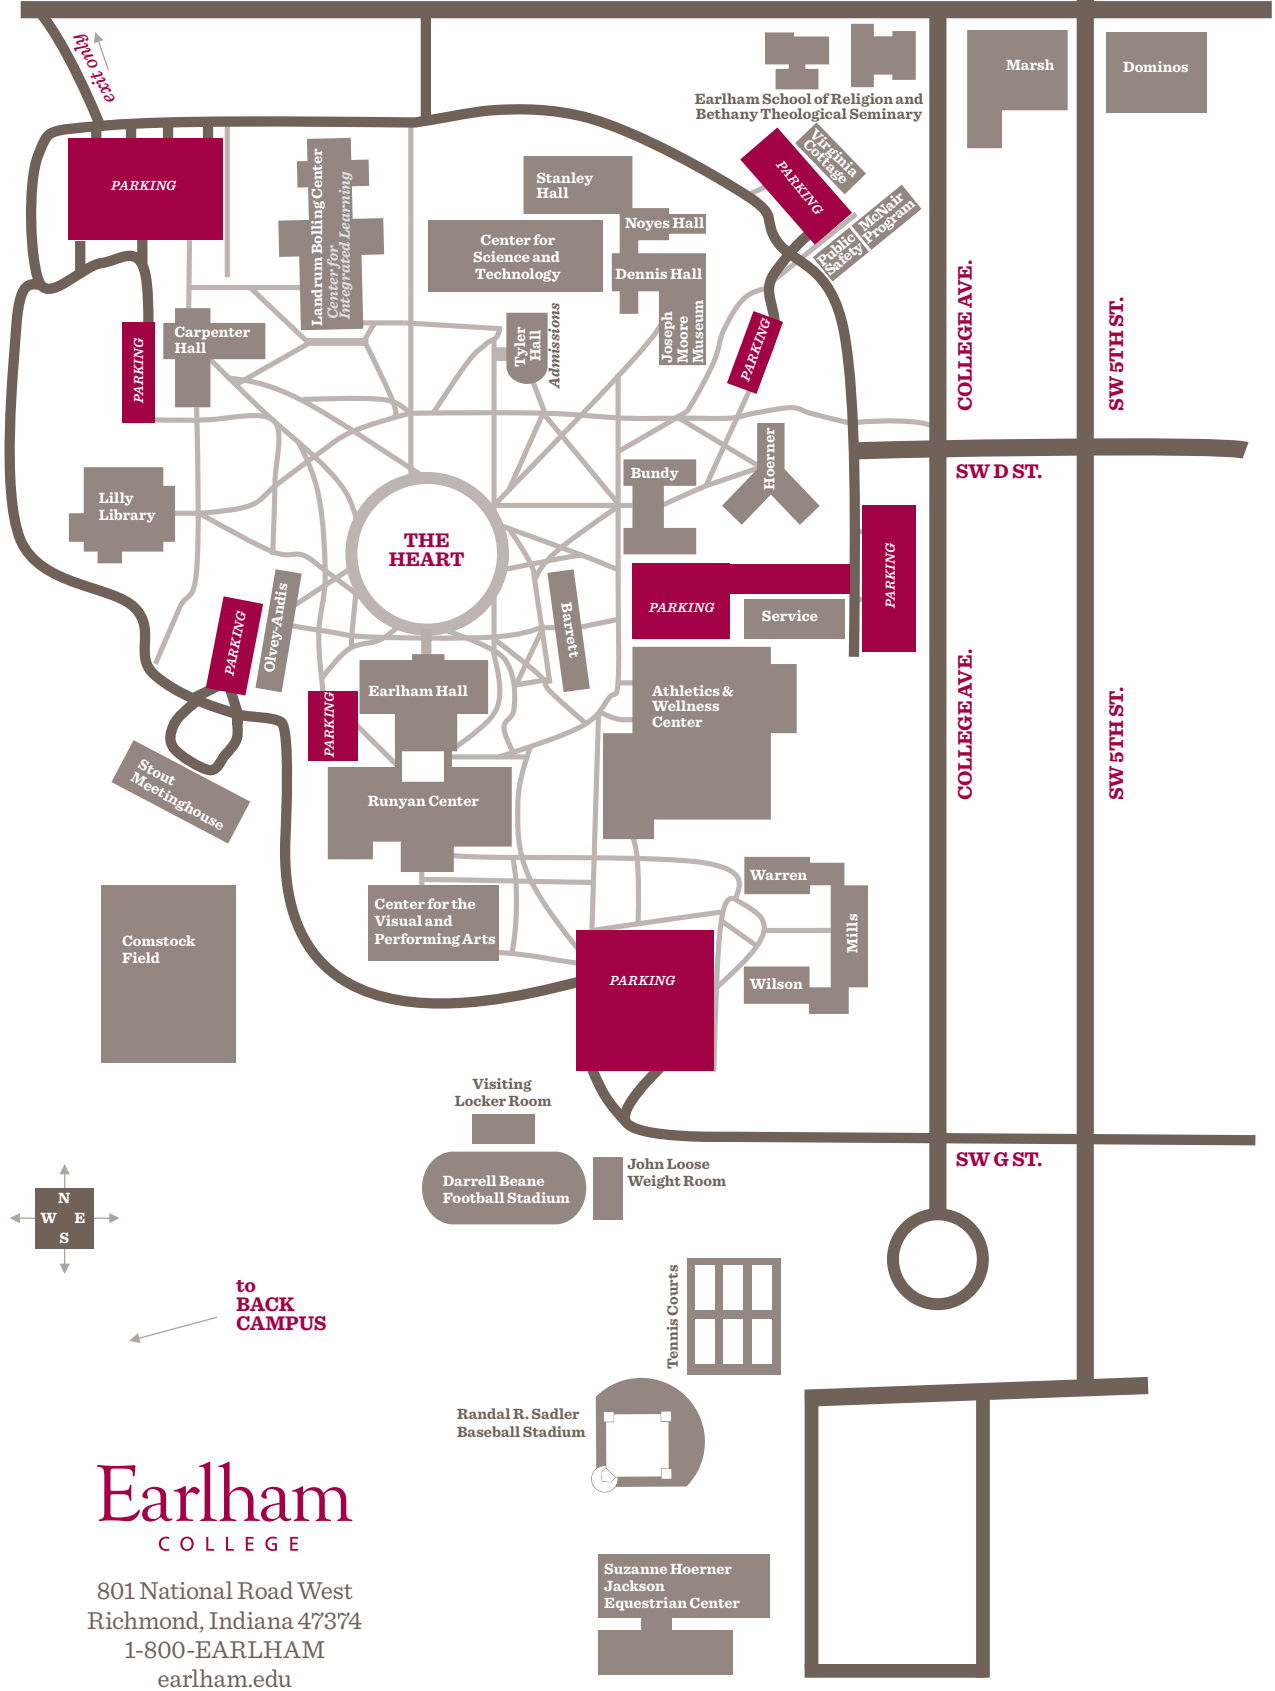

US 40/NATIONAL RD. WEST
Main Entrance

to
**BACK
CAMPUS**

Earlham
COLLEGE

801 National Road West
Richmond, Indiana 47374
1-800-EARLHAM
earlham.edu