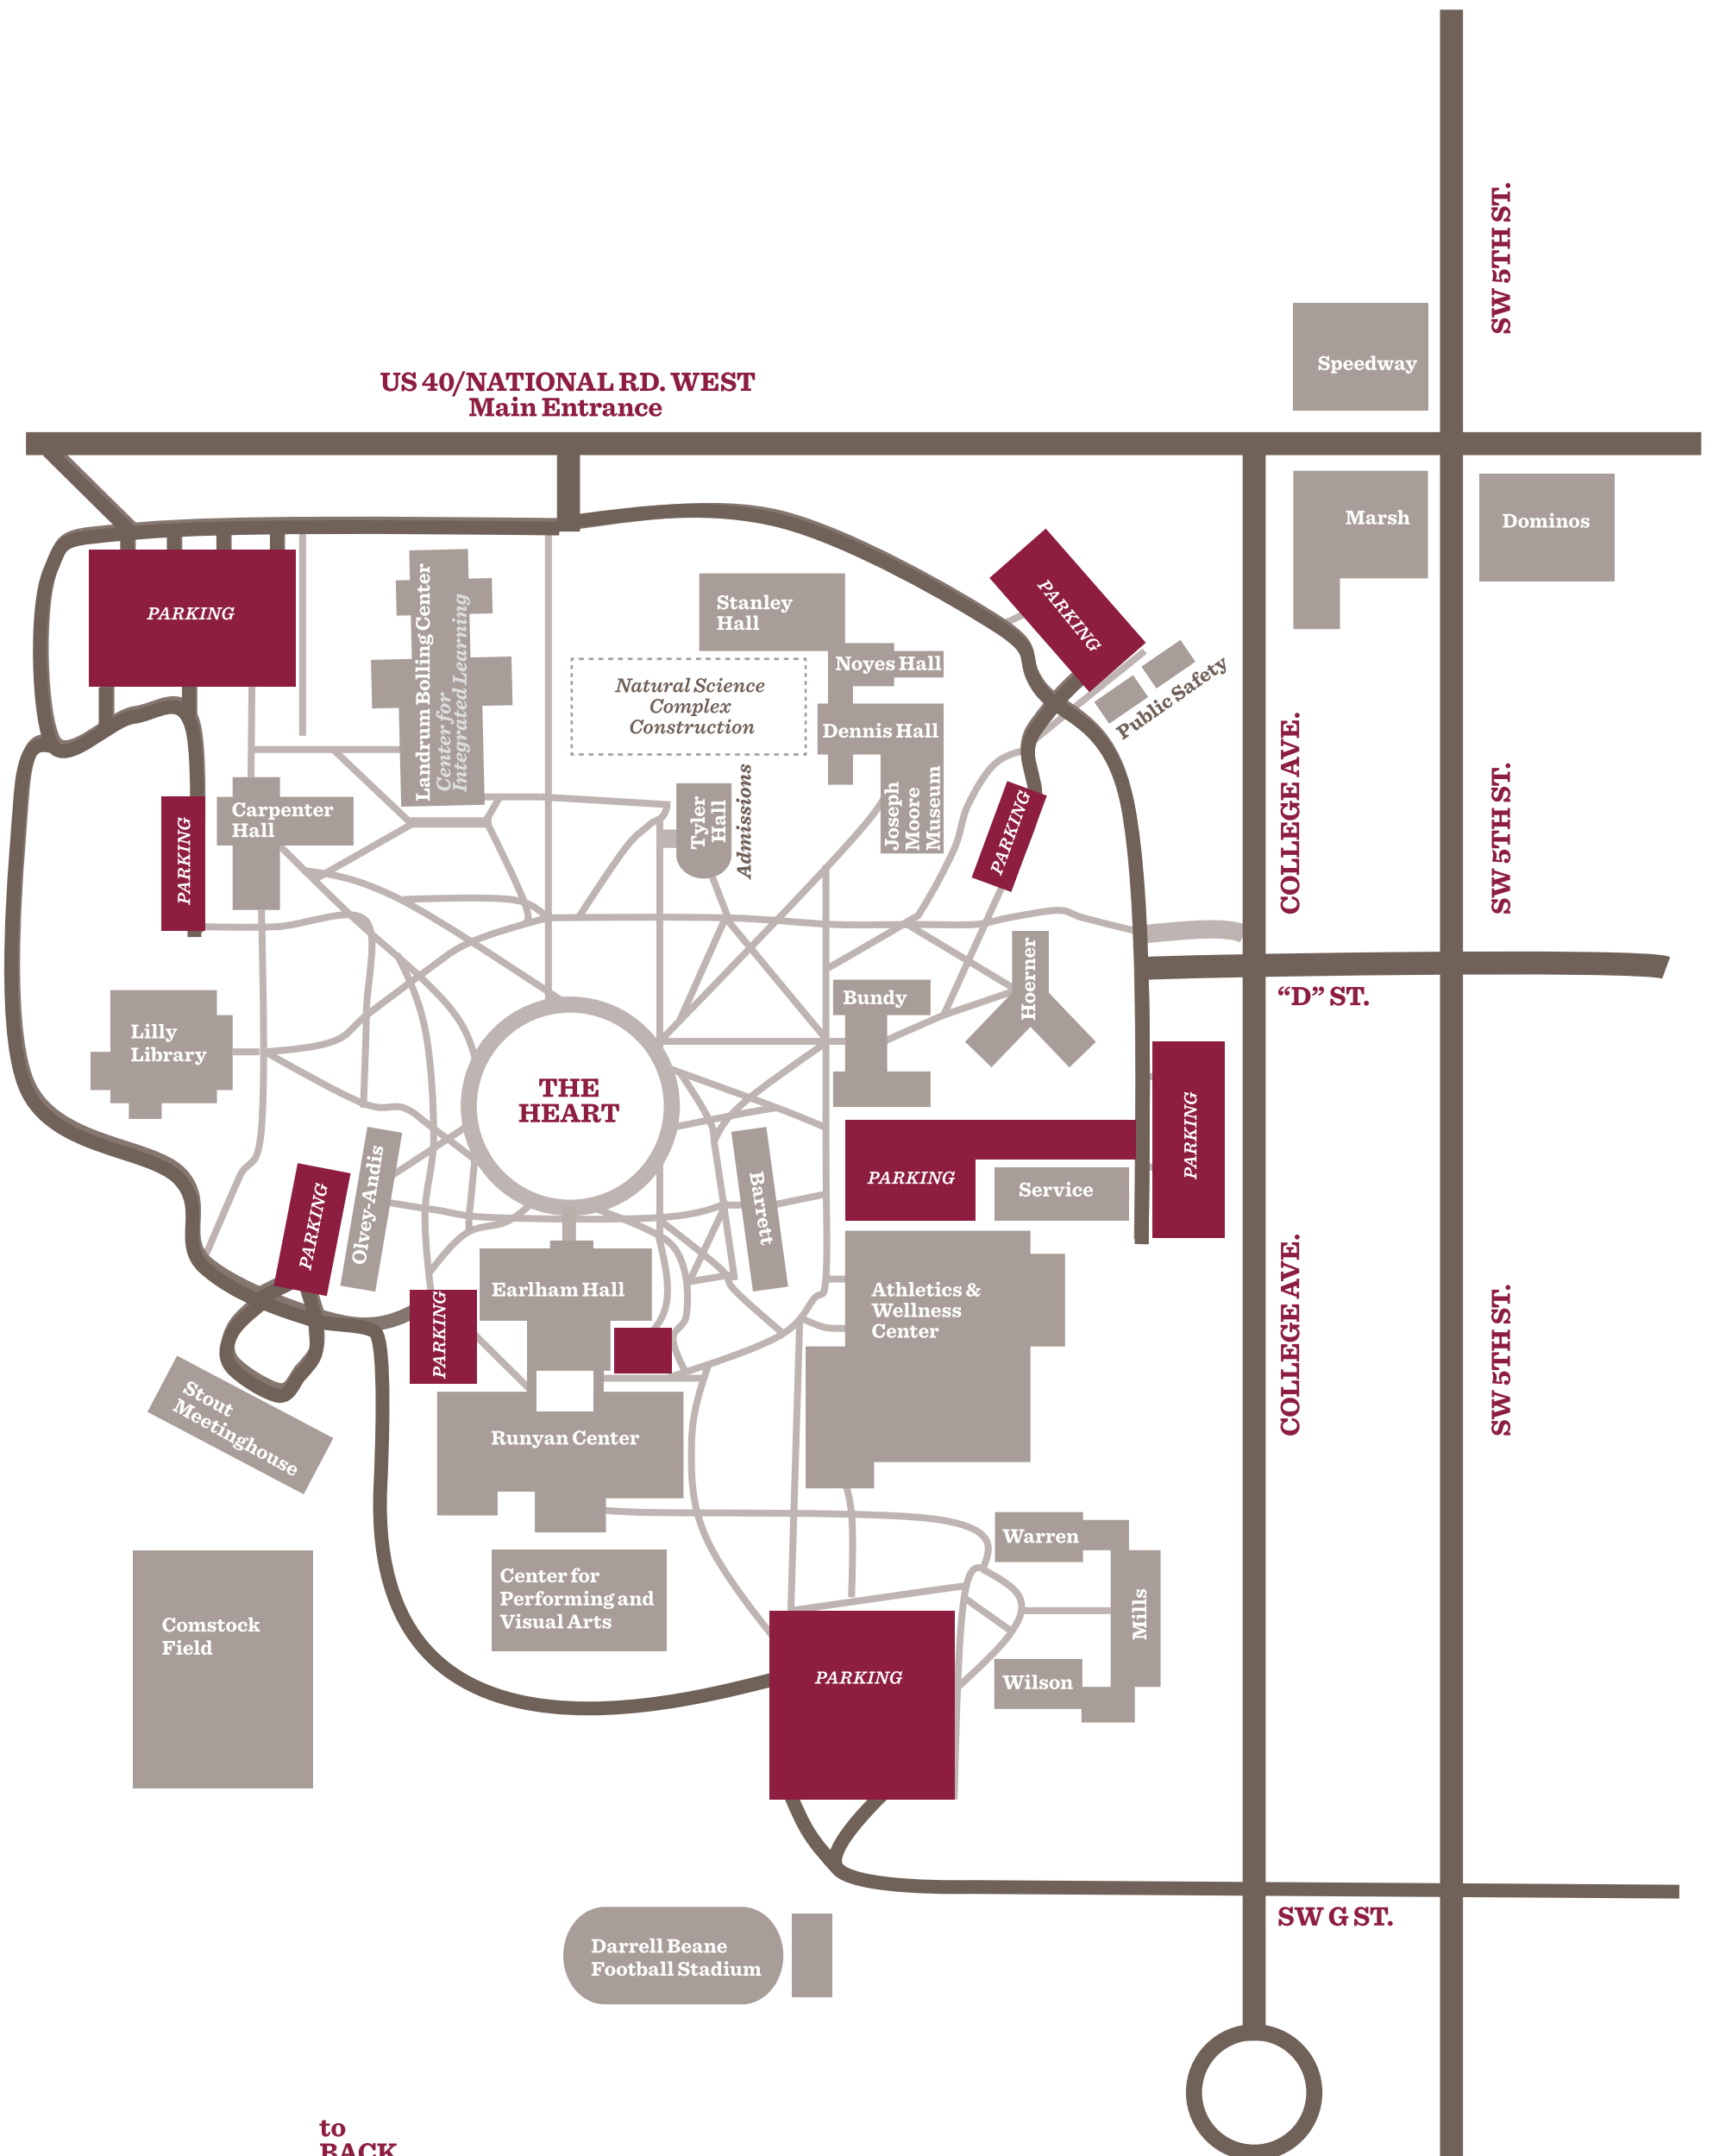

US 40/NATIONAL RD. WEST
Main Entrance

Speedway

SW 5TH ST.

Marsh

Dominos

PARKING

Stanley Hall

PARKING

Joseph
Moore
Museum

PARKING

Lilly
Library

Bundy

Hoerner

THE
HEART

PARKING

Olvey-Andis

Barrett

PARKING

Service

PARKING

"D" ST.

COLLEGE AVE.

SW 5TH ST.

Stout
Meetinghouse

Earlham Hall

Athletics &
Wellness
Center

Comstock
Field

Runyan Center

Warren

Center for
Performing and
Visual Arts

PARKING

Wilson