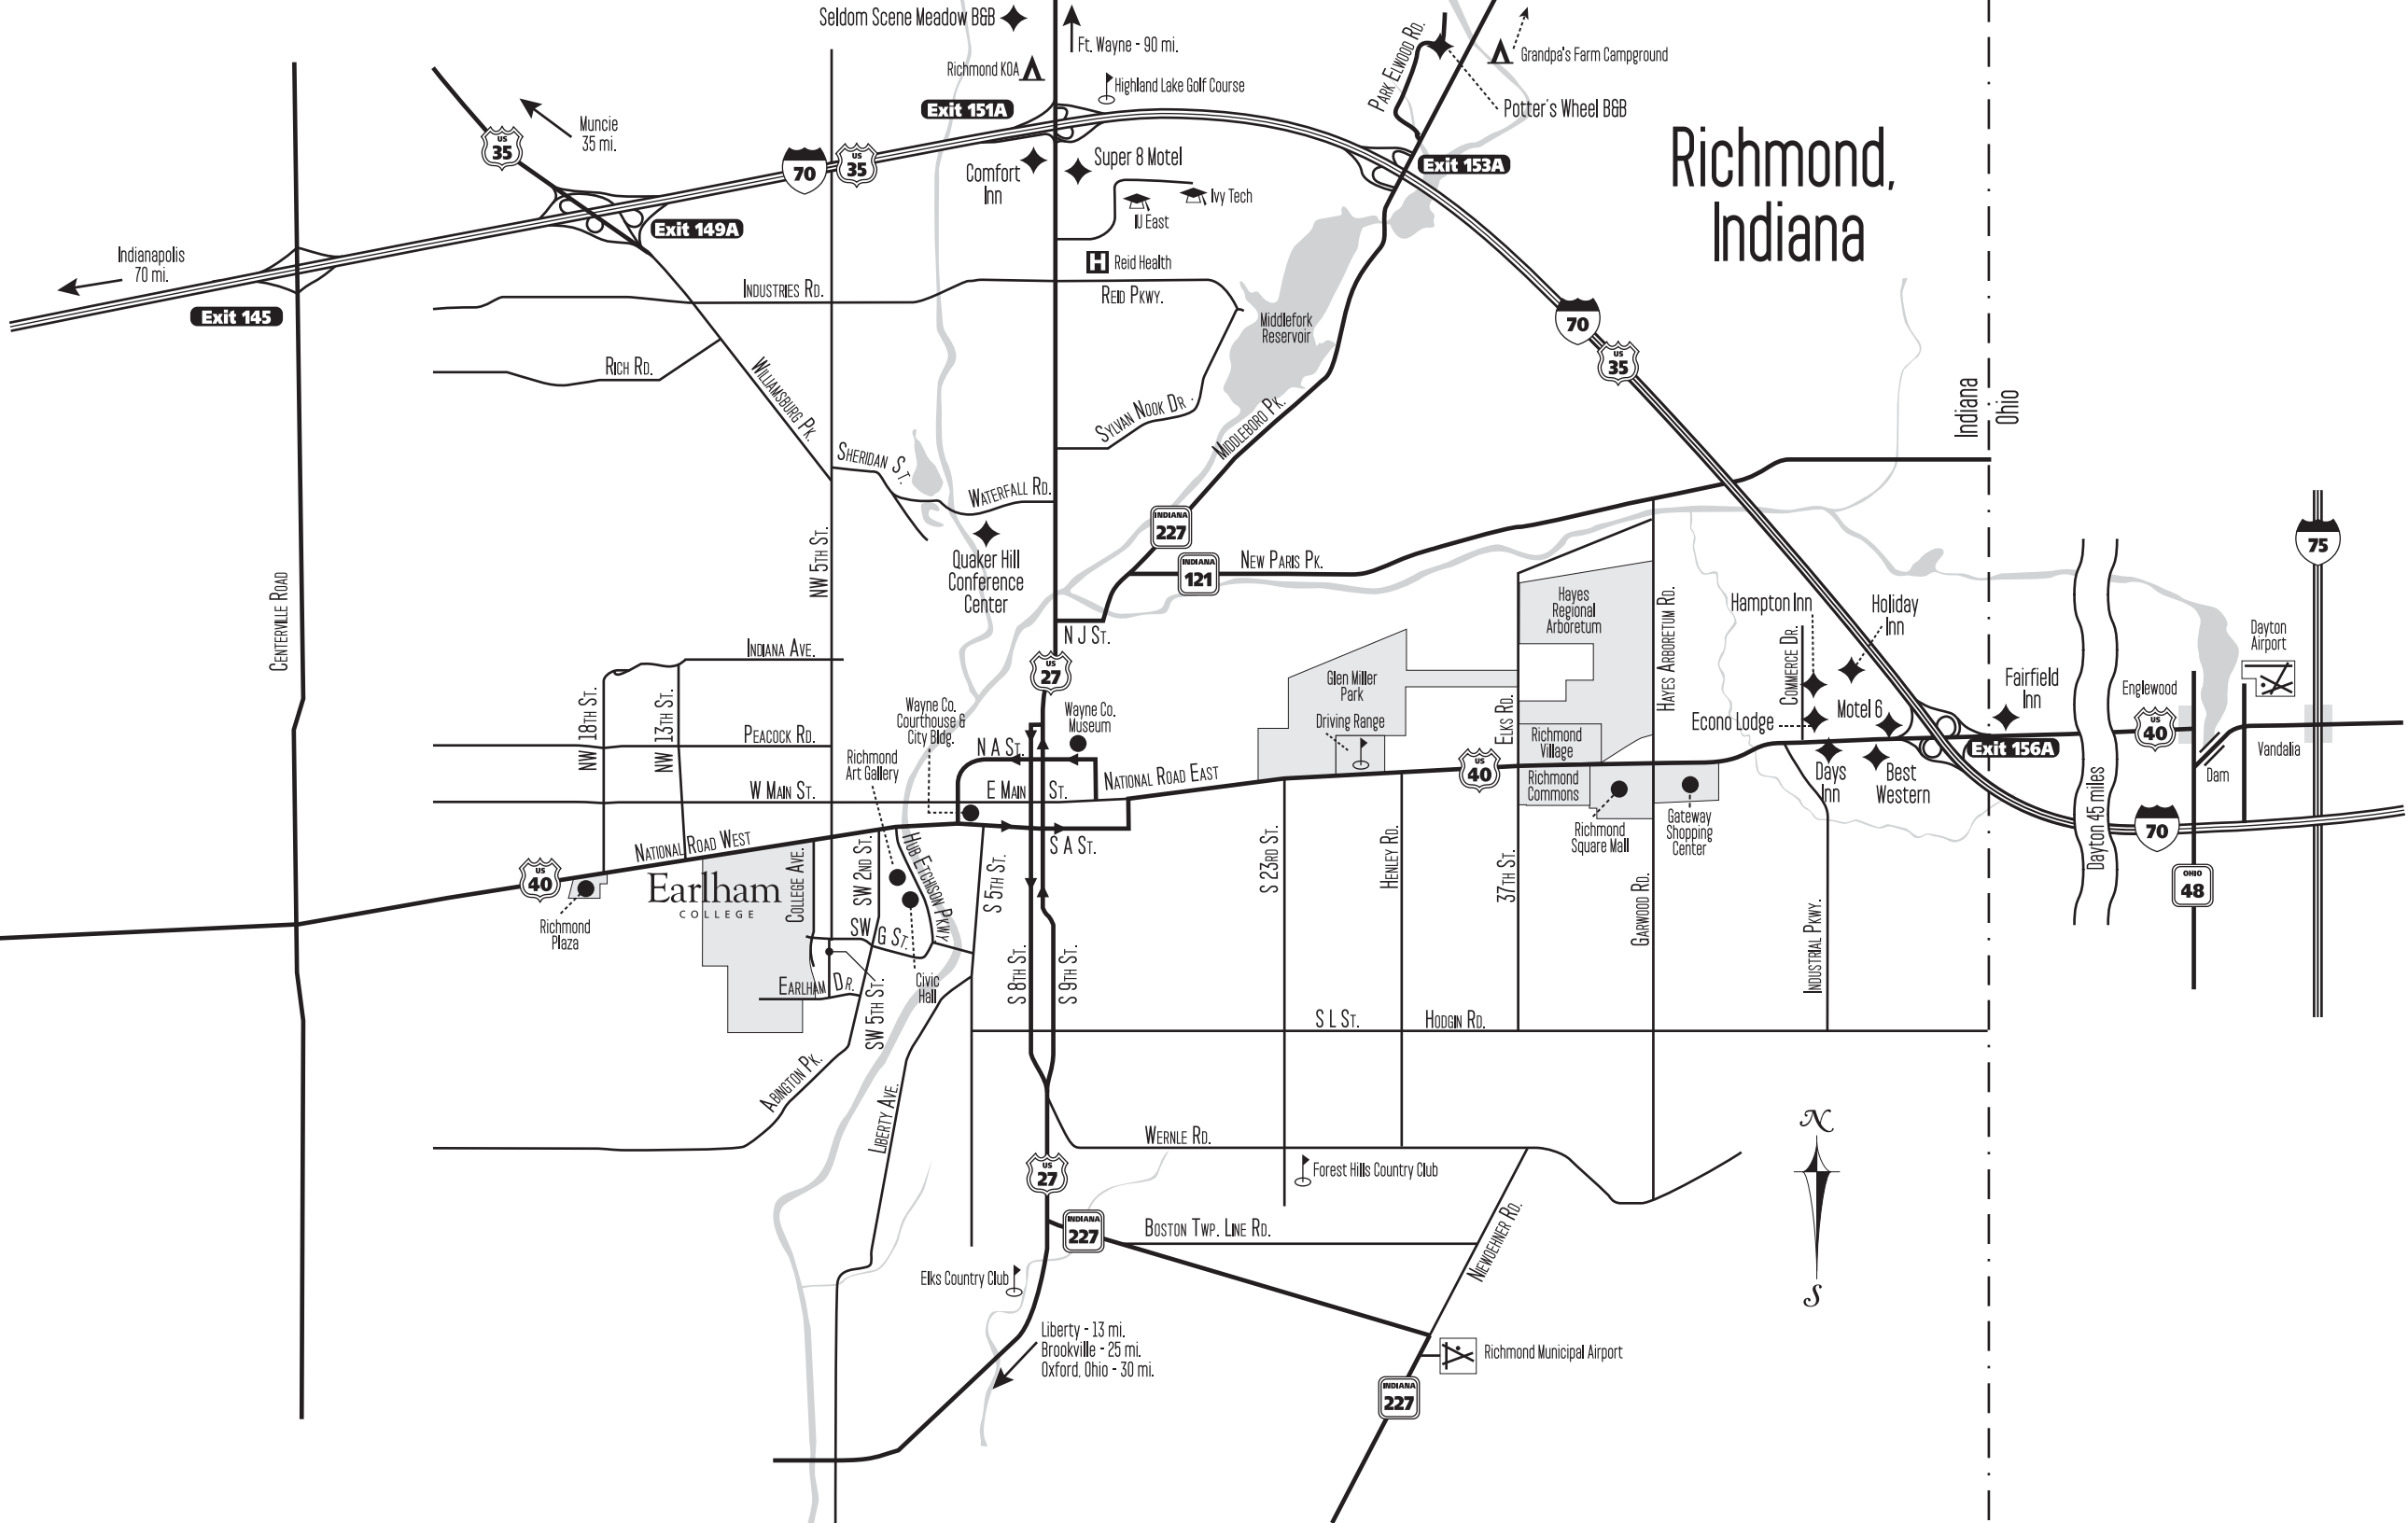

Richmond, Indiana

Seldom Scene Meadow B&B

Ft. Wayne - 90 mi.

Grandpa's Farm Campground

Muncie 35 mi.

Richmond KOA

Highland Lake Golf Course

Potter's Wheel B&B

Exit 151A

Exit 153A

Indianapolis 70 mi.

Exit 145

INDUSTRIES RD.

Comfort Inn

Super 8 Motel

Ivy Tech

Hayes Regional Arboretum

Hampton Inn

Holiday Inn

Fairfield Inn

Dayton Airport

NW 18th St.

NW 13th St.

INDIANA AVE.

Econo Lodge

Days Inn

Motel 6

Best Western

Englewood

Dam

Vandalia

US 40