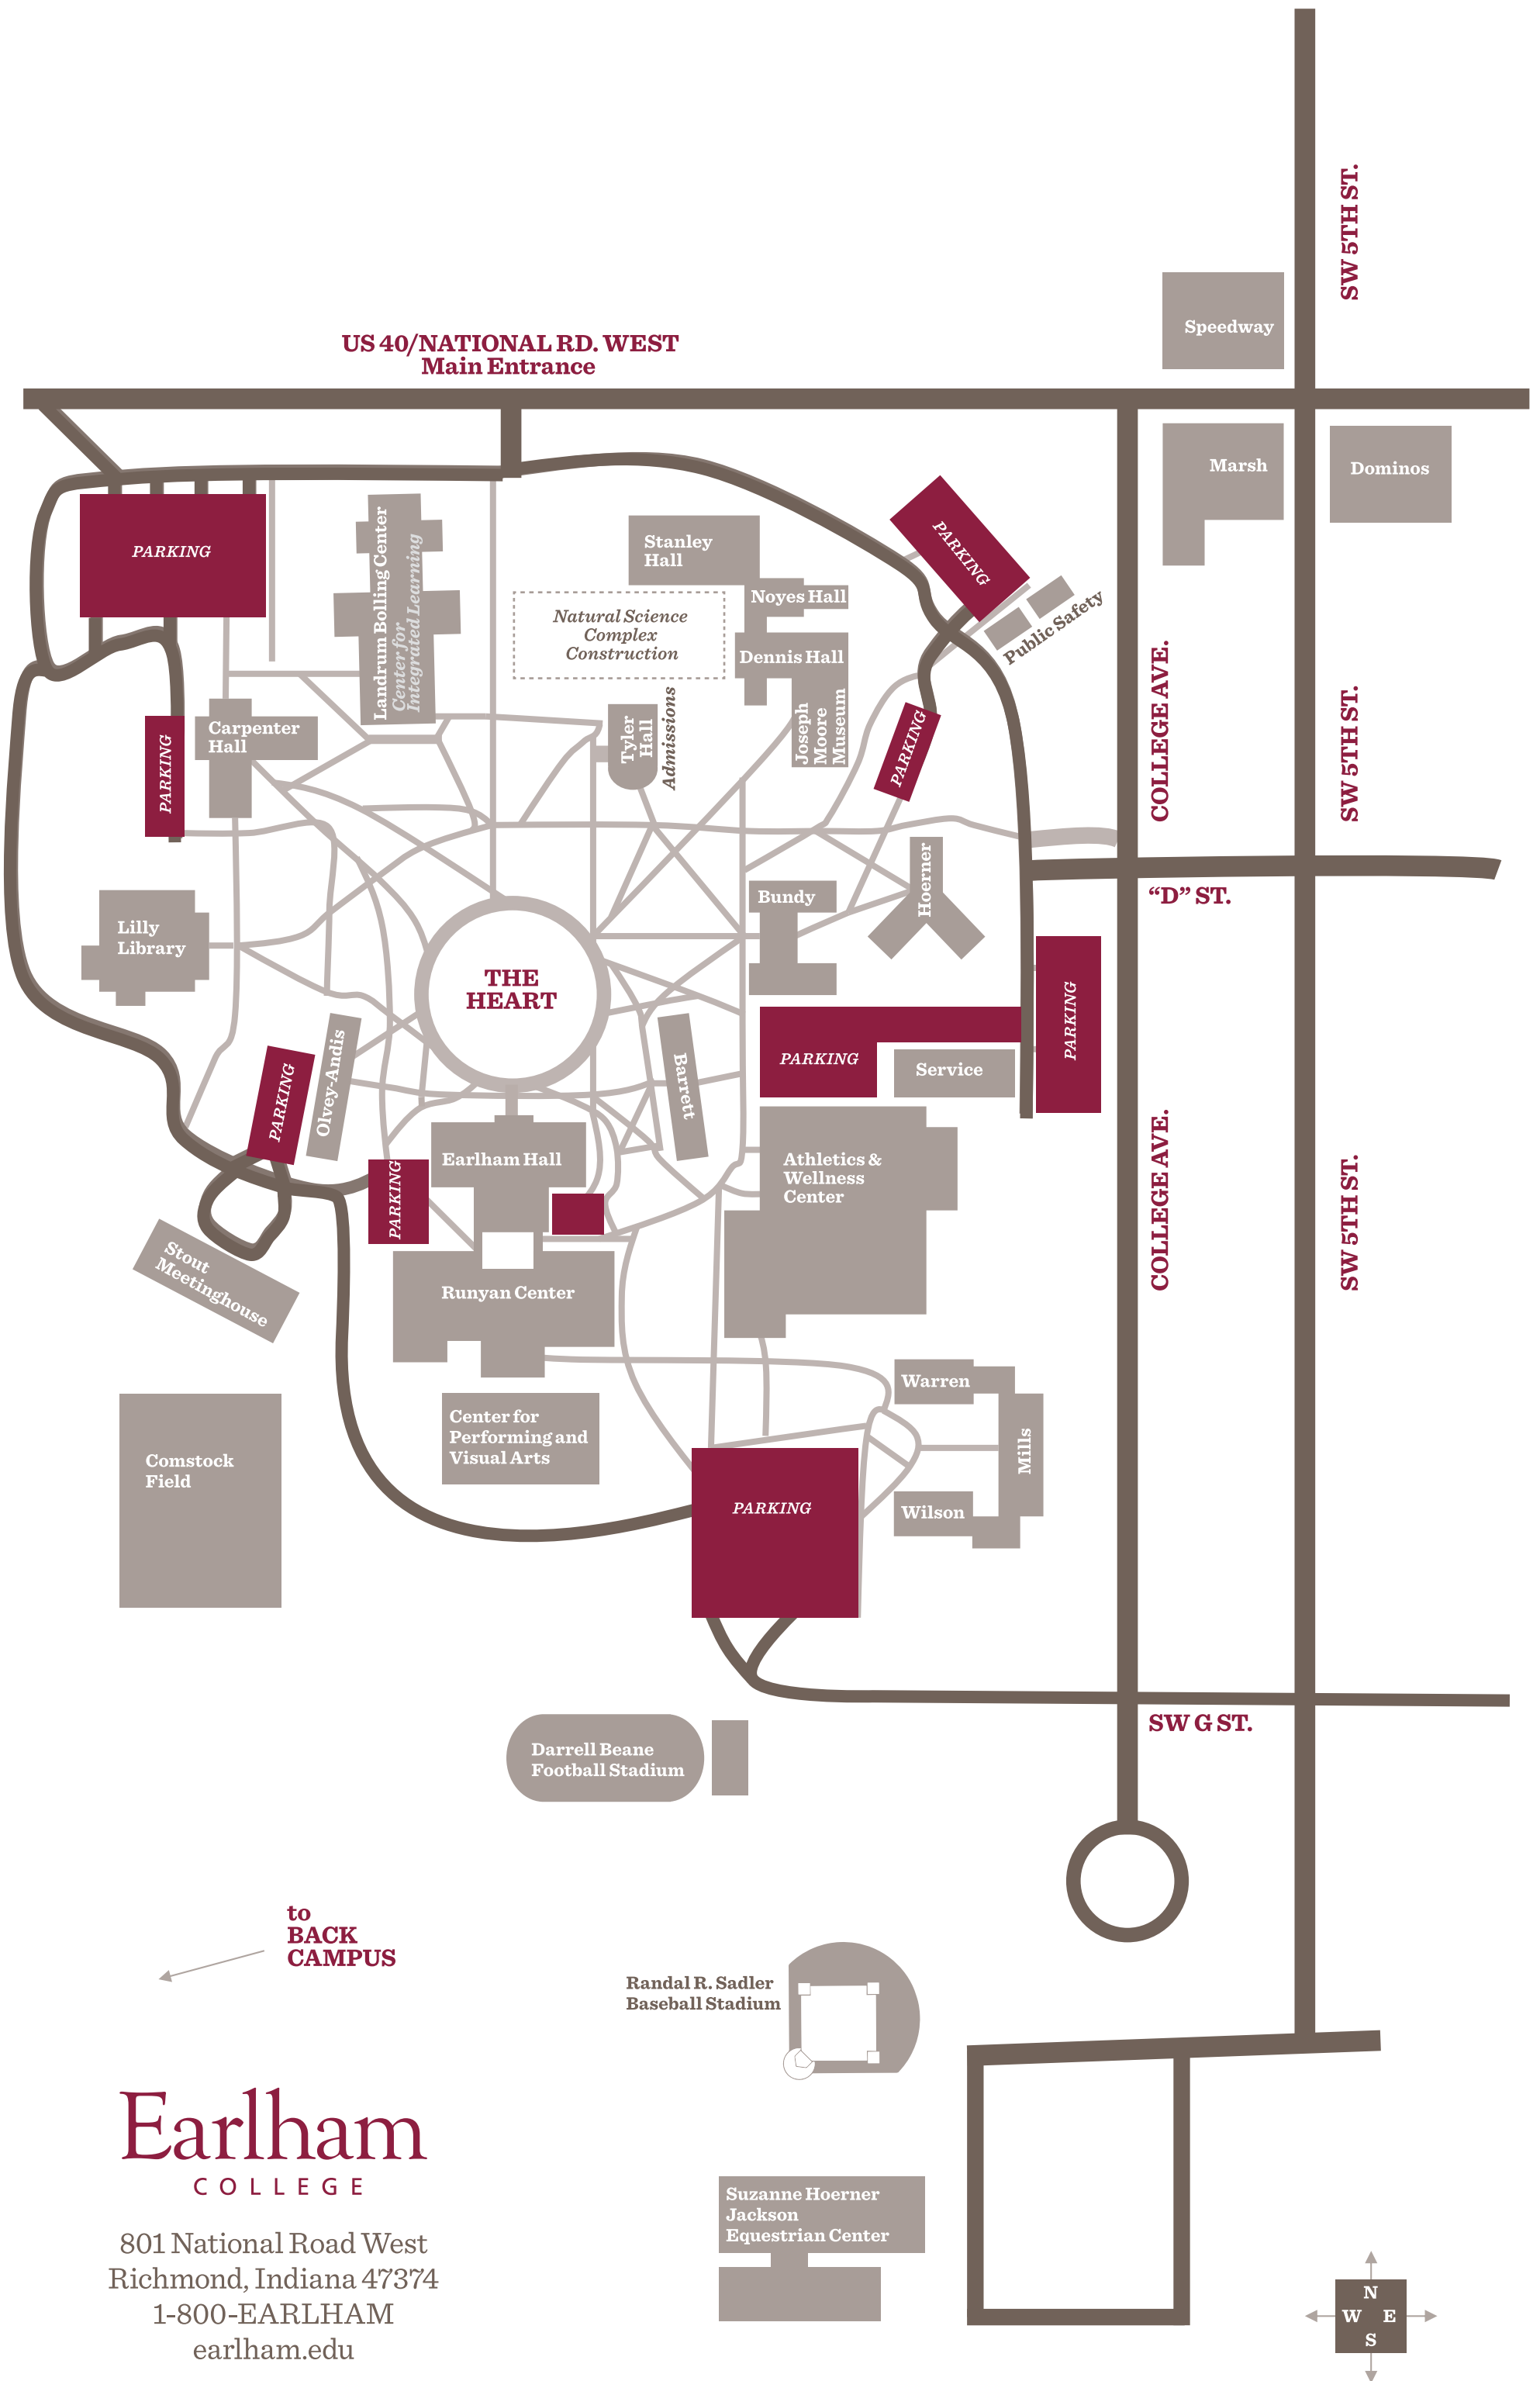

US 40/NATIONAL RD. WEST
Main Entrance

Speedway

Marsh

Dominos

SW 5TH ST.

SW 5TH ST.

SW 5TH ST.

COLLEGE AVE.

"D" ST.

COLLEGE AVE.

SW G ST.

PARKING

PARKING

PARKING

PARKING

PARKING

PARKING

PARKING

PARKING

PARKING

to
BACK
CAMPUS

Earlham
COLLEGE

801 National Road West
Richmond, Indiana 47374
1-800-EARLHAM
earlham.edu

Randal R. Sadler
Baseball Stadium