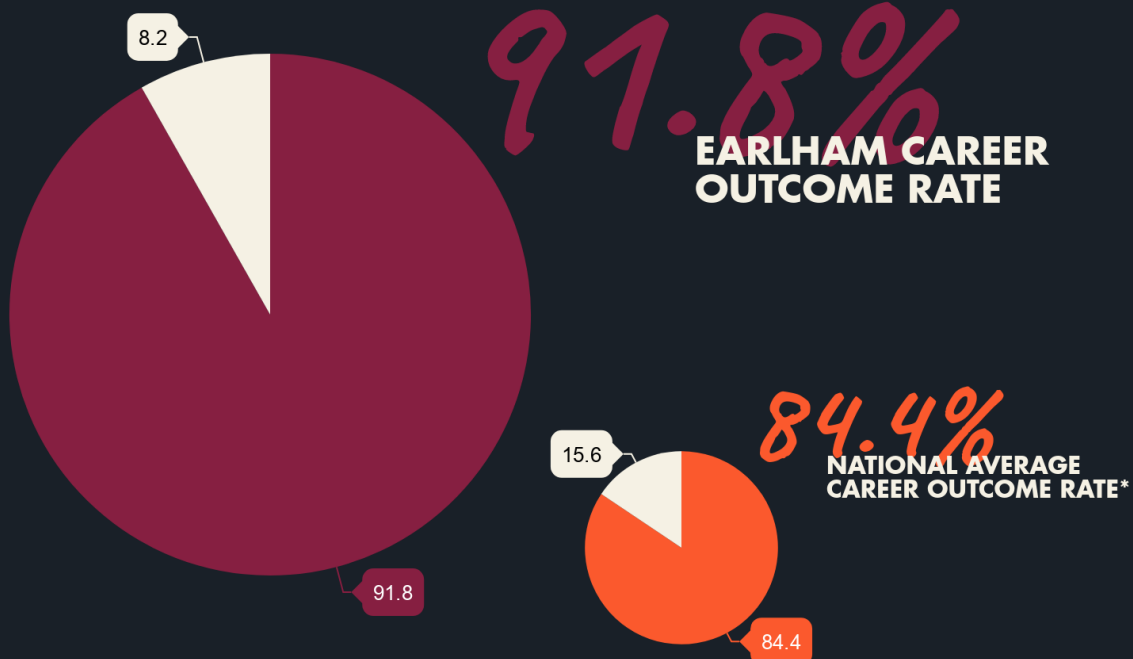

EARLHAM OUTCOMES

class of 2018

The "career outcome rate," as defined by NACE, is the percentage of graduates who fall into the following categories: employed full time, employed part time, participating in a program of voluntary service, serving in the U.S. Armed Forces, or enrolled in a program of continuing education.

*National averages are for the most recent data available (class of 2017).

KNOWLEDGE RATE

According to NACE, the term "knowledge rate" defines the percent of graduates for which the institution has reasonable and verifiable information concerning the graduates' postgraduation career activities. This information may come directly from the graduates via, for example, a survey method. Relevant data, however, may also be provided by employers, or obtained through other sources (e.g., LinkedIn profiles, other online sources, fellow graduates, or parents).